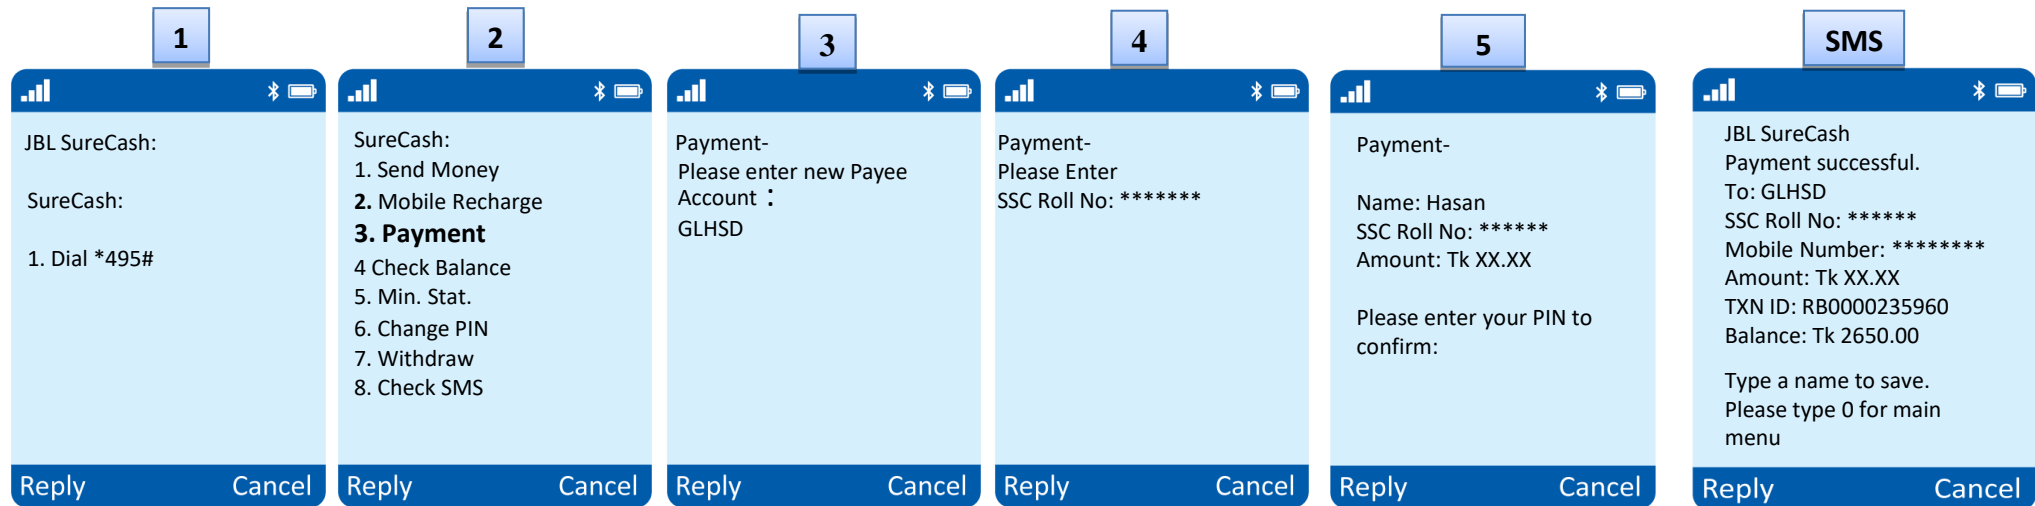

Payment Process of Government Laboratory High School, Dhaka from “Customer end”

Payment Process of Government Laboratory High School, Dhaka from “Agent End”